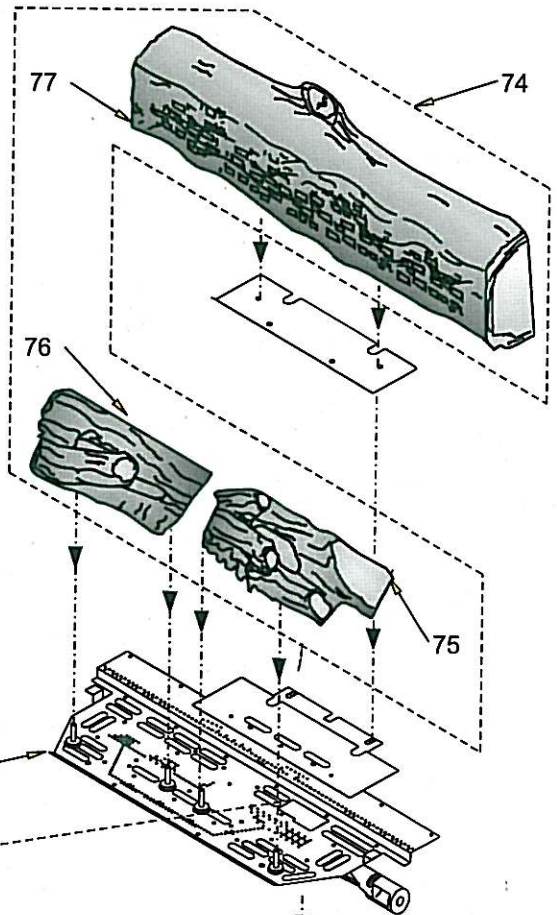

When ordering PLEASE QUOTE PART NUMBER & Description, NOT Illustration No.
Determine right or left hand side from standing in viewing position

Item No	Part No	Description	Item No	Part No	Description
52	910-190	Piezo Ignitor & Nut	73	910-048	Pilot Assy S.I.T. 4 flame - Natural Gas
53	910-426	Hi/Low Valve Extension Knob		910-049	Pilot Assy S.I.T. 4 flame - Propane
	611-564/P	Valve Assembly - Natural Gas	74	650-933	Pkg. Log Set
	611-566/P	Valve Assembly - Propane	75	902-192	Front Log - Right
60	910-028	Valve - Natural Gas	76	902-193	Front Log - Left
	910-029	Valve - Propane	77	902-194	Rear Log
	904-690	#31 Orifice - Natural Gas		902-151	Embers
	904-163	#54 Orifice Front - Propane	78	651-578	Burner Assy-NG
	904-241	#56 Orifice Rear - Propane	79	651-575	Burner Assy-Propane