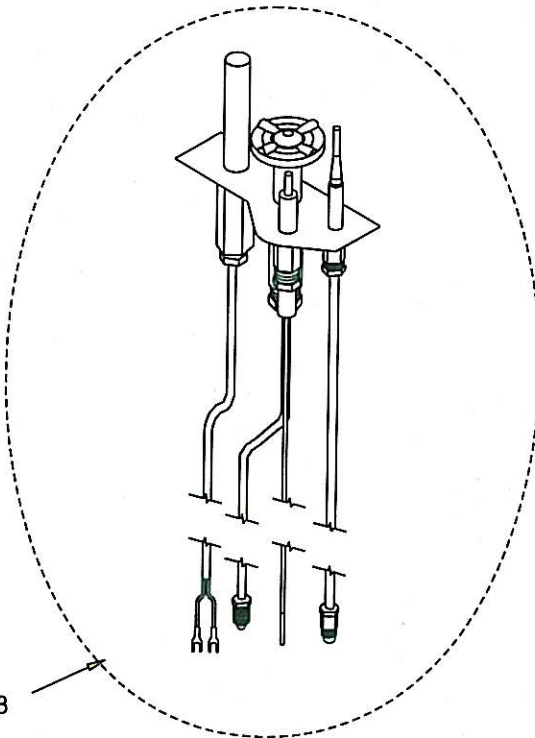

When ordering PLEASE QUOTE PART NUMBER & Description, NOT Illustration No.
Determine right or left hand side from standing in viewing position

Item No	Part No	Description	Item No	Part No	Description
52	910-190	Piezo Ignitor & Nut	73	910-048	Pilot Assy S.I.T. 4 flame - Natural Gas
53	910-426	Hi/Low Valve Extension Knob		910-049	Pilot Assy S.I.T. 4 flame - Propane
	611-564/P	Valve Assembly - Natural Gas	74	650-933	Pkg. Log Set
	611-566/P	Valve Assembly - Propane	75	902-192	Front Log - Right
60	910-028	Valve - Natural Gas	76	902-193	Front Log - Left
	910-029	Valve - Propane	77	902-194	Rear Log
	904-690	#31 Orifice - Natural Gas		902-151	Embers
	904-163	#54 Orifice Front - Propane	78	651-578	Burner Assy-NG
	904-241	#56 Orifice Rear - Propane	79	651-575	Burner Assy-Propane