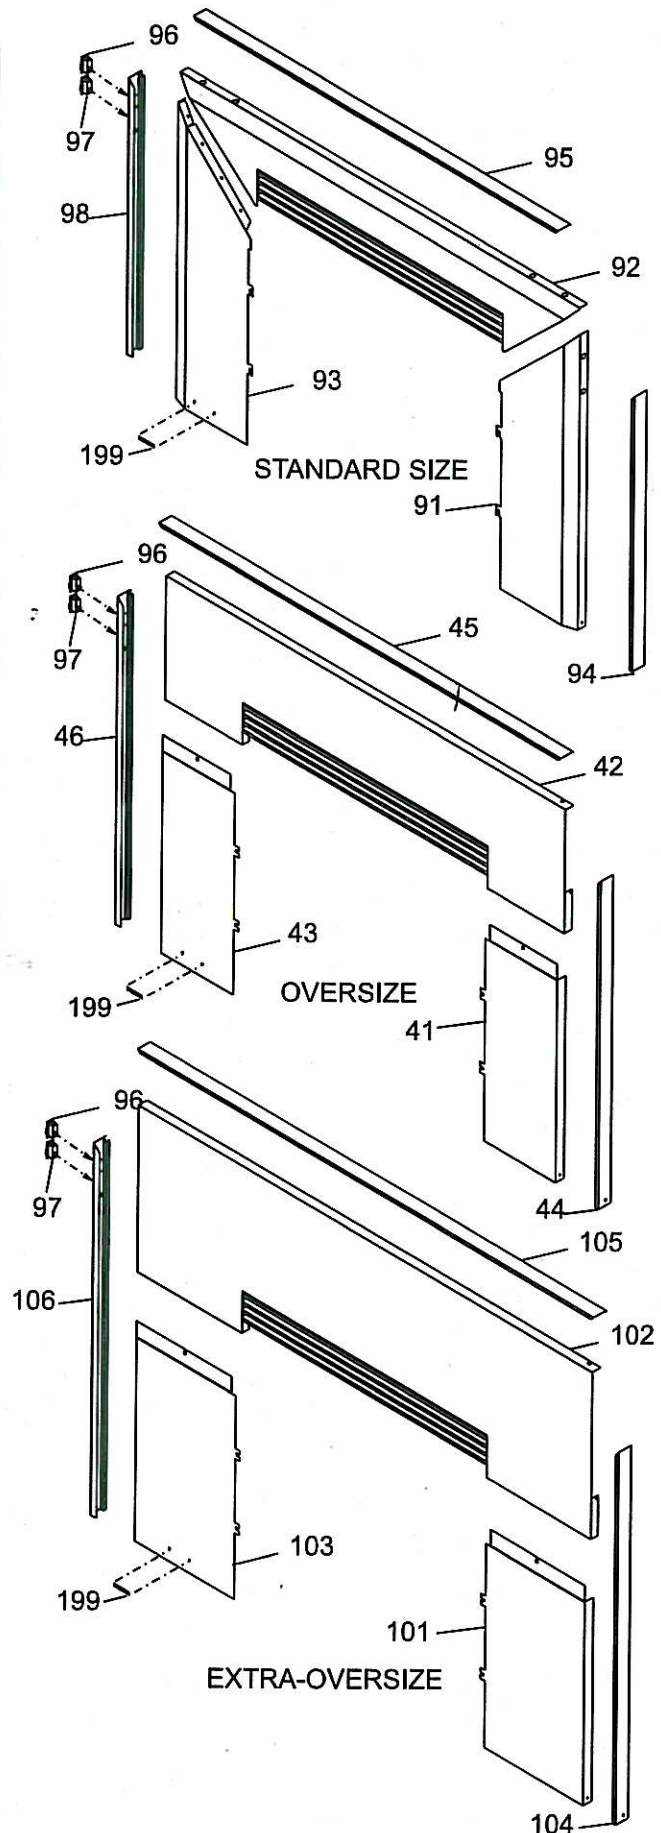

NOTE: Installation and annual service must be performed by a qualified installer, service agency or the gas supplier to validate warranty. The information in this manual is subject to change without notice. Always refer to the information in the Installation Manual that is included with each unit.