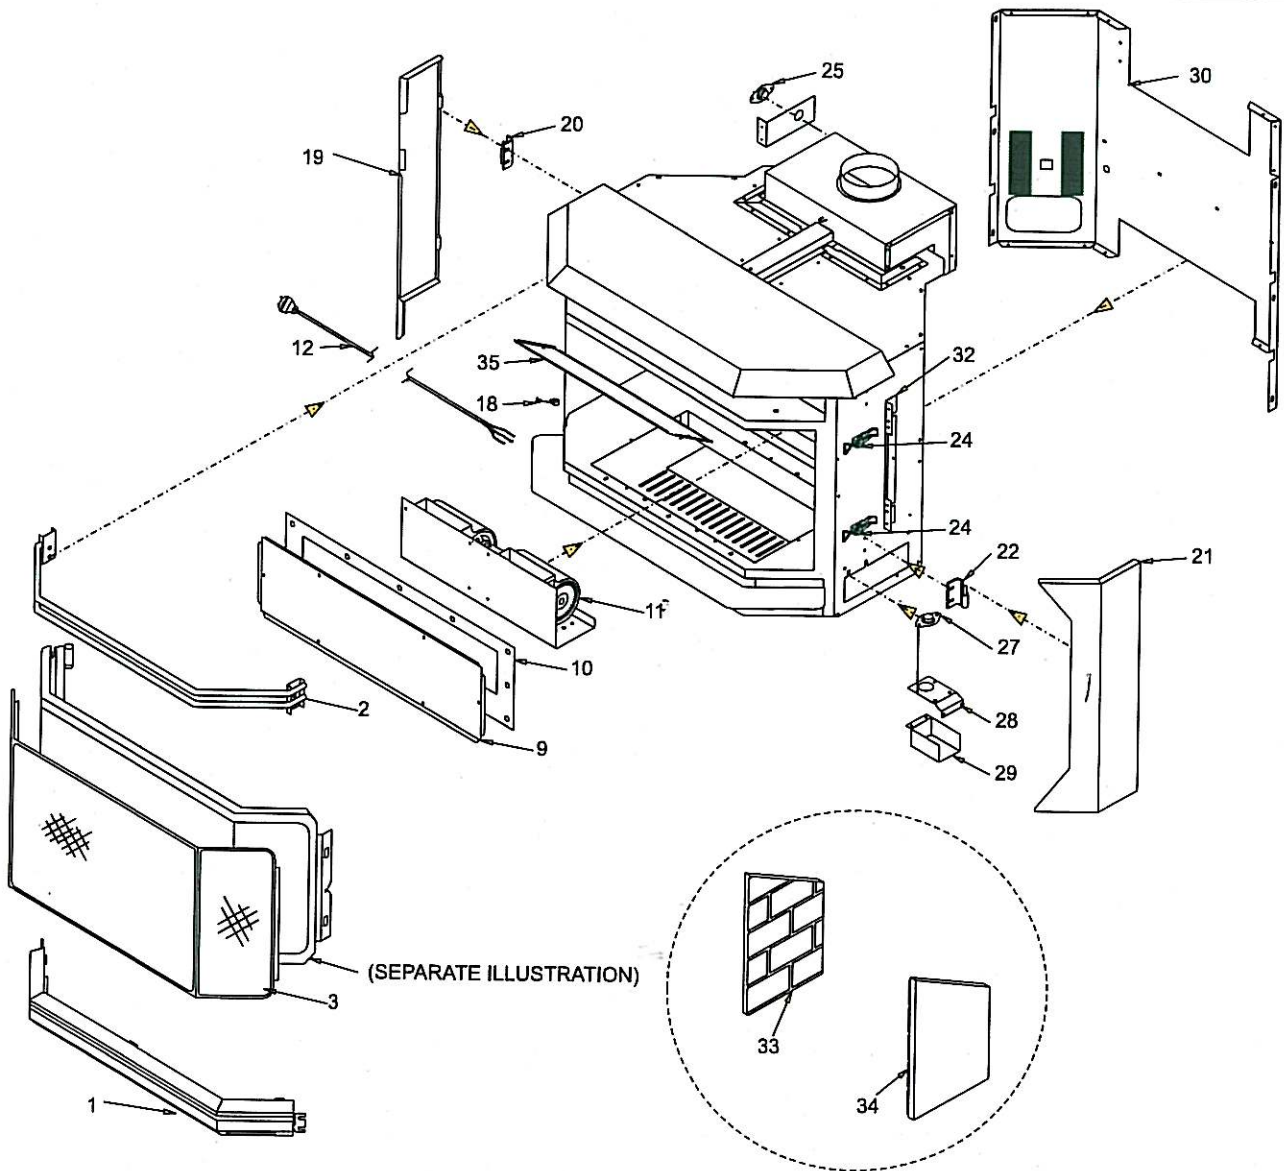

Masport

NEW YORK
NG/LPG

BRICK PANELS

Item No	Part No	Description	Item No	Part No	Description
1	611-525	Bottom Louvre Assy.	24	948-241	Door Latch
2	653-535/02	Top Louvre Assy - Gold	25	910-325	Spill Switch
3	651-135	Safety Screen (Australia Only)	27	910-142	Thermodisc - Fan (Auto/On/Off)
9	590-105	Fan Access Door	28	*	Mounting Bracket - Fan Switch
10	936-196	Fan Access Door Gasket	29	*	Thermodisc Cover
	610-518/P	Fan Assembly	30	610-175	Rear Panel
11	910-155/P	Fan Motor (240 Volt)	32	710-028	Faceplate Mounting Bracket
12	910-714	Power Cord (240 Volt)		611-923	Pkg. Brick Panel Set
	910-782	Wire Harness (Fan End)	33	902-165	Brick Panel (Left)
	910-784	Wire Harness (Stove End)	34	902-166	Brick Panel (Right)
19	613-520	Side Panel Door Assy (Left)		651-076	Brick Clips (2/set)
20	650-527	Side Panel Door Hinge Bracket (Left)	35	591-187	Firebox Baffle
21	613-522	Side Panel Door Assy (Right)		908-059	Manual - Masport
22	650-528	Side Panel Door Hinge Bracket (Right)		*	Not available as a replacement part.

When ordering PLEASE QUOTE PART NUMBER & Description, NOT Illustration No.
Determine right or left hand side from standing in viewing position