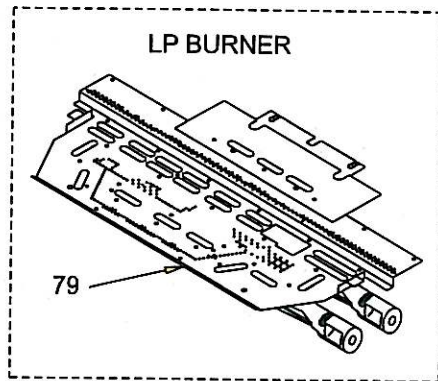

When ordering PLEASE QUOTE PART NUMBER & Description, NOT Illustration No.
Determine right or left hand side from standing in viewing position

Item No	Part No	Description	Item No	Part No	Description
52	910-190	Piezo Ignitor & Nut	73	910-048	Pilot Assy S.I.T. 4 flame - Natural Gas
53	910-426	Hi/Low Valve Extension Knob		910-049	Pilot Assy S.I.T. 4 flame - Propane
	611-564/P	Valve Assembly - Natural Gas	74	650-933	Pkg. Log Set
	611-566/P	Valve Assembly - Propane	75	902-192	Front Log - Right
60	910-028	Valve - Natural Gas	76	902-193	Front Log - Left
	910-029	Valve - Propane	77	902-194	Rear Log
	904-690	#31 Orifice - Natural Gas		902-151	Embers
	904-163	#54 Orifice Front - Propane	78	651-578	Burner Assy-NG
	904-241	#56 Orifice Rear - Propane	79	651-575	Burner Assy-Propane