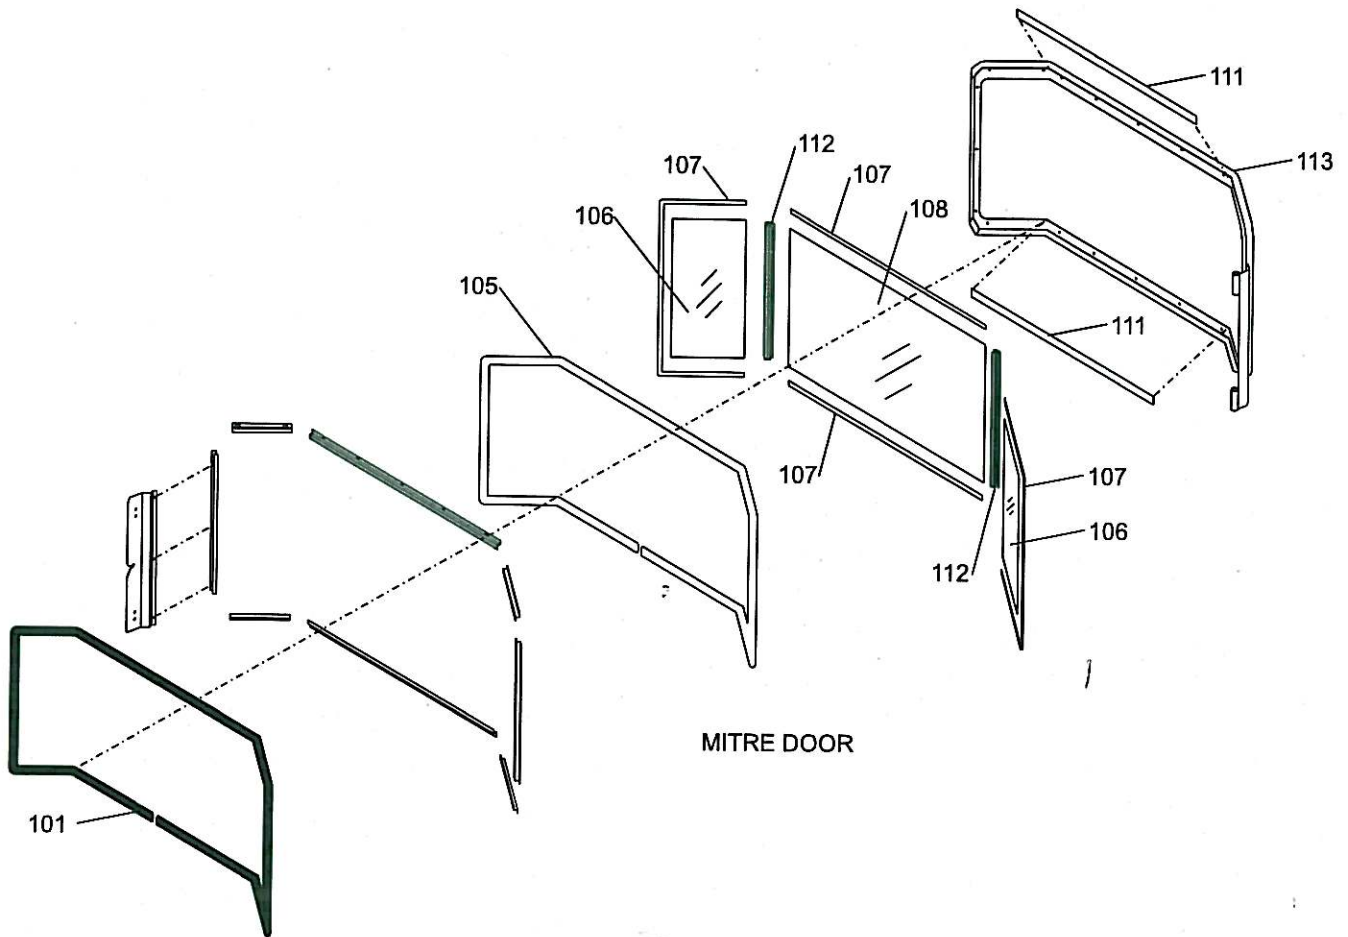

Item No	Part No	Description	Item No	Part No	Description
	650-975	Gold Door - Complete Assy	111	936-262	Door Frame Gasket (Gold door only)
	650-974	Black Door - Complete Assy	112	650-236	Door Glass Aluminium Extrusion
101	650-920	Door Gasket Kit	113	650-587/02	Door Frame - Gold Plated (mitred)
105	936-264	3/4" Ceramic Paper		650-587/03	Door Frame - Black (mitred)
106	940-226/P	Side Glass			
107	936-243	Glass Gasket			
108	940-227/P	Centre Glass