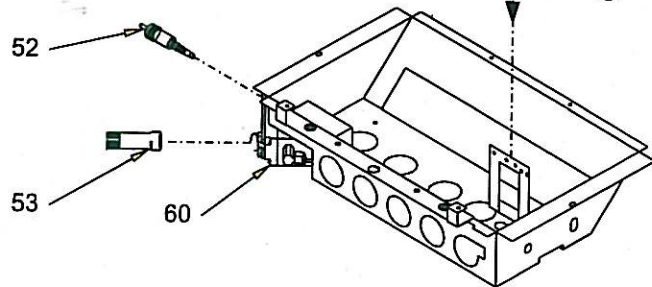

When ordering PLEASE QUOTE PART NUMBER & Description, NOT Illustration No.
Determine right or left hand side from standing in viewing position

Item No	Part No	Description	Item No	Part No	Description
52	910-190	Piezo Ignitor & Nut	73	910-048	Pilot Assy S.I.T. 4 flame - Natural Gas
53	910-426	Hi/Low Valve Extension Knob		910-049	Pilot Assy S.I.T. 4 flame - Propane
	611-564/P	Valve Assembly - Natural Gas	74	650-933	Pkg. Log Set
	611-566/P	Valve Assembly - Propane	75	902-192	Front Log - Right
60	910-028	Valve - Natural Gas	76	902-193	Front Log - Left
	910-029	Valve - Propane	77	902-194	Rear Log
	904-690	#31 Orifice - Natural Gas		902-151	Embers
	904-163	#54 Orifice Front - Propane	78	651-578	Burner Assy-NG
	904-241	#56 Orifice Rear - Propane	79	651-575	Burner Assy-Propane